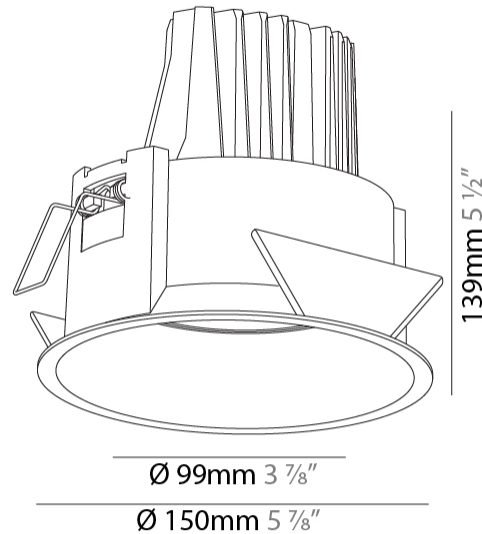

GENERAL

Series: Mechaniq Round Deep
 Brand: Prolicht
 Division: Architectural
 Mounting Type: Recessed
 Mounting Location: Ceiling
 Subcategory: Downlight

PHYSICAL

Shape: Round
 Diameter (mm): 150
 Diameter (in): 5 7/8
 Height (mm): 139
 Height (in): 5 1/2
 Min. Recessing Depth (mm): 160
 Min. Recessing Depth (in): 6 5/16
 Weight (kg): 0.907
 Weight (lbs): 2
 Fixture Finish: SSR / BKV / CWI / CRY / HAB / UFT / ITA / RUA / FTG / MYG / LOD / PUS / FRO / FUP / KIA / POP / BLS / SPG / MEY / GOH / GUM / CHC / COM / ABZ / JAG / OBR / MOS / ROR
 Fixture Material: Aluminum Die Cast
 Cut-out Measurements: 140mm / 5 1/2"

LED

Number of LEDs: 1
 Color Temperature (°K): 2700 / 3000 / 3500 / 4000
 Max. Delivered Lumen (lm): 830 / 930 / 1010 / 1030
 CRI: >90 CRI
 Lamp Life (hrs): 50000

OPTICAL

Reflector: 8
 Adjustability: Rotational 355°; Tilt 30°

RATINGS AND CERTIFICATIONS

Certified By: Certified for North American Standards
 IP rating: IP20

140mm 5 1/2"	160mm 6 5/16"	10 15mm 3/8" 9/16"	30°	355°		
A						

MECHANIQ ROUND DEEP RECESSED

A35061-

PROJECT	_____
TYPE	_____
SPECIFIER	_____
QUANTITY	_____
DATE	_____

GENERAL

Series: Mechaniq Round Deep
 Brand: Prolicht
 Division: Architectural
 Mounting Type: Recessed
 Mounting Location: Ceiling
 Subcategory: Downlight

PHYSICAL

Shape: Round
 Diameter (mm): 150
 Diameter (in): 5 7/8
 Height (mm): 139
 Height (in): 5 1/2
 Ceiling Thickness (mm): 10 / 12.5 / 15
 Ceiling Thickness (in): 3/8 or 1/2 or 9/16
 Min. Recessing Depth (mm): 160
 Min. Recessing Depth (in): 6 5/16
 Light Distribution: Adjustable / Downlight
 Weight (kg): 0.907
 Weight (lbs): 2
 Fixture Finish: SSR / BKV / CWI / CRY / HAB / UFT / ITA / RUA / FTG / MYG / LOD / PUS / FRO / FUP / KIA / POP / BLS / SPG / MEY / GOH / GUM / CHC / COM / ABZ / JAG / OBR / MOS / ROR
 Fixture Material: Aluminum Die Cast
 Cut-out Measurements: 140mm / 5 1/2"